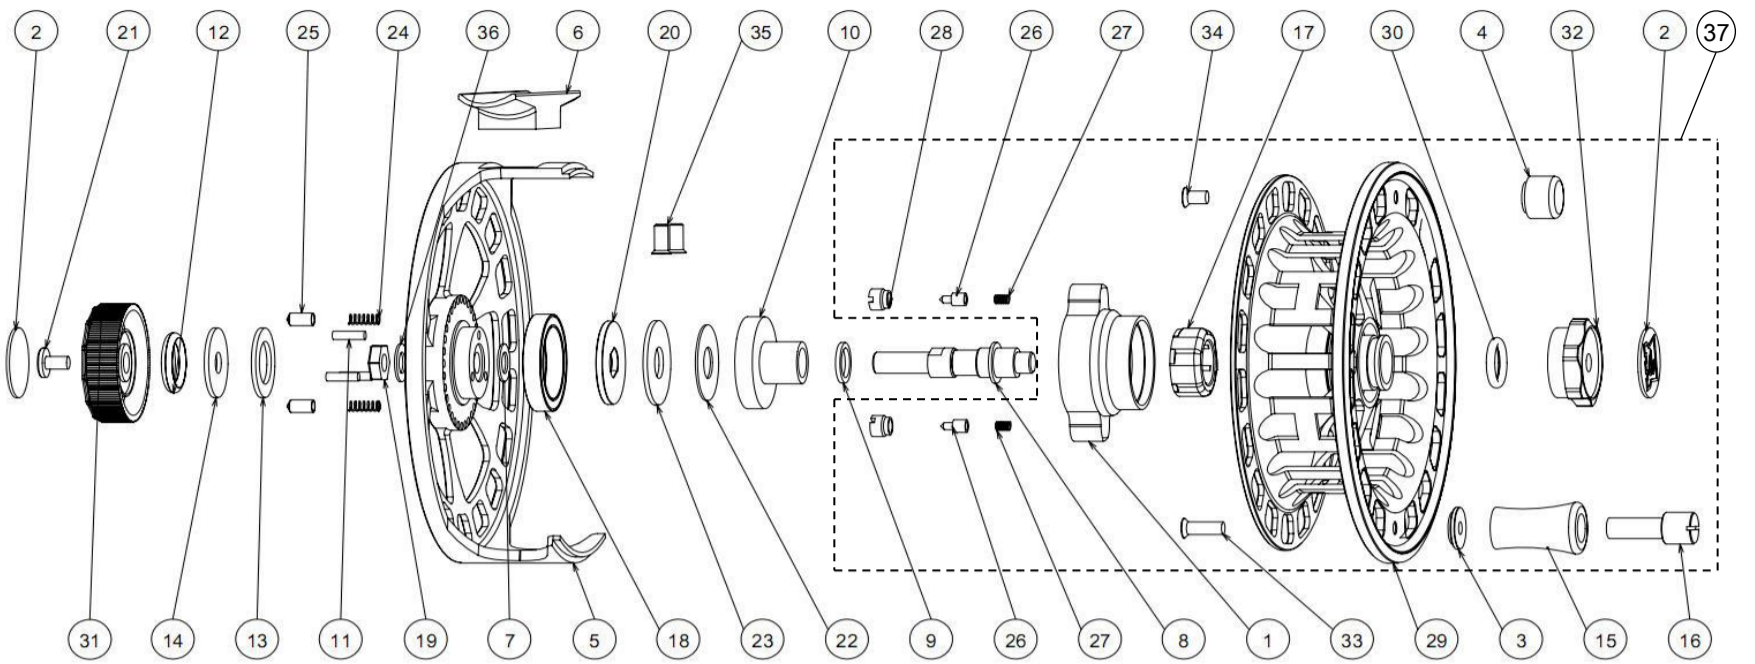

PARTS LIST FOR HARDY ULTRALITE DD 3000/4000/5000/6000/7000/8000/9000/10000

#	DESCRIPTION	QTY	PART NO.							HARDY STYLE NO.								
			3000	4000	5000	6000	7000	8000	9000	10000	3000	4000	5000	6000	7000	8000	9000	10000
1	Clutch Retaining Nut	1	1329016				1329027			HEUD010SP01					HEUD050SP01			
2	Badge	2	1329272							HREUN005SP9								
3	Handle Cup	1	1329004							HEUC010SP07								
4	Counter Balance	1	1329007	1329015			1329030			HEUC010SP10	HEUC105SP18				HEUD050SP04			
5	Frame	1	1370721	1370722	1370723	1370724	1370725	1370726	1370727	1370728	N/A	N/A	N/A	N/A	N/A	N/A	N/A	
6	Reel Foot	1	1329018							HEUD010SP03								
7	Spindle Washer 1T	1	1366076							N/A								
8	Spindle	1	1329020				1329032			HEUD010SP05				HEUD050SP06				
9	Drag Washer Small	1	1329249							HREUN005SP22								
10	Clutch Body	1	1329021				1329250			HEUD010SP06				HREUN005SP23				
11	Push Pin	3	1329259							HREUN005SP31								
12	Drag O-ring	1	1329263							HREUN005SP35								
13	Push Pin Plate 1	1	1329261							HREUN005SP33								
14	Push Pin Plate 2	1	1329262							HREUN005SP34								
15	Handle Knob	1	1329005	1329013			1329029			HEUC010SP08	HEUC010SP16				HEUD050SP03			
16	Handle Rivet	1	1329006	1329014			1329028			HEUC010SP09	HEUC010SP17				HEUD050SP02			
17	One Way Clutch	1	1329023				1329242			HEUD010SP08				HREUN005SP16				
18	Ball Bearing	1	1329022				1329255			HEUD010SP07				HREUN005SP28				
19	Spindle Lock Nut	1	1329260							HREUN005SP32								
20	Key Washer	1	1329253							HREUN005SP26								
21	Drag Lock Screw	1	1329265							HREUN005SP37								
22	Drag Washer Large 1	1	1329251							HREUN005SP24								
23	Drag Washer Large 2	1	1329252							HREUN005SP25								
24	Drag Click Spring	2	1329256							HREUN005SP29								
25	Drag Click Pin	2	1329258							HREUN005SP30								
26	Spool Click Pin	2	1329245							HREUN005SP19								
27	Spool Click Spring	2	1329244							HREUN005SP18								
28	Spool Clicker Nut	2	1329247							HREUN005SP20								
29	Spool	1	1370729	1370730	1370731	1370732	1370733	1370734	1370735	1370736	N/A	N/A	N/A	N/A	N/A	N/A	N/A	
30	Latch O-Ring	1	1329024							HEUD010SP09								
31	Regulator Button	1	1329031				1329019			HEUD050SP05				HEUD010SP04				
32	Drum Latch Nut	1	1329017							HEUD010SP02								
33	Handle Screw	1	1329236							HREUN005SP10								
34	Balance Screw	1	1329241							HREUN005SP15								
35	Reel Foot Screw	2	1329026							HEUD010SP11								
36	Spindle Washer 0.5T	1	1329254							HREUN005SP27								
37	Spare Spool	1	1327983	1327984	1327985	1327986	1327987	1327988	1327989	1327990	HSUD005	HSUD010	HSUD020	HSUD030	HSUD040	HSUD050	HSUD060	HSUD070